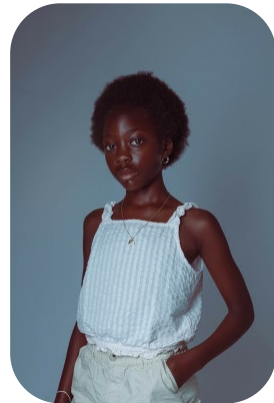

# Amelia Neona W

Age: 11-15	Height: 4ft0inch	Eye Colour: Brown	Accent: London
Gender: F	Weight: 35kg	Waist: NA	Bust: NA
Location: London	Shoe Size: 5	Hips: NA	
Drives: No	Hair Color: Black		

Talents  
CHILD MODELLING, EXTRAS