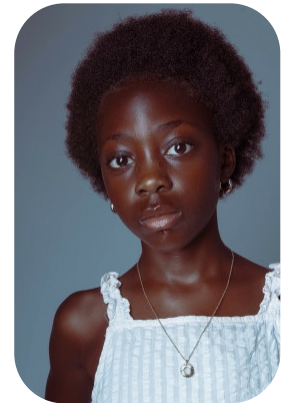

# Amelia Neona W

Age: 11-15	Height: 4ft0inch	Eye Colour: Brown	Accent: London
Gender: F	Weight: 35kg	Waist: NA	Bust: NA
Location: London	Shoe Size: 5	Hips: NA	
Drives: No	Hair Color: Black		

Talents  
CHILD MODELLING, EXTRAS